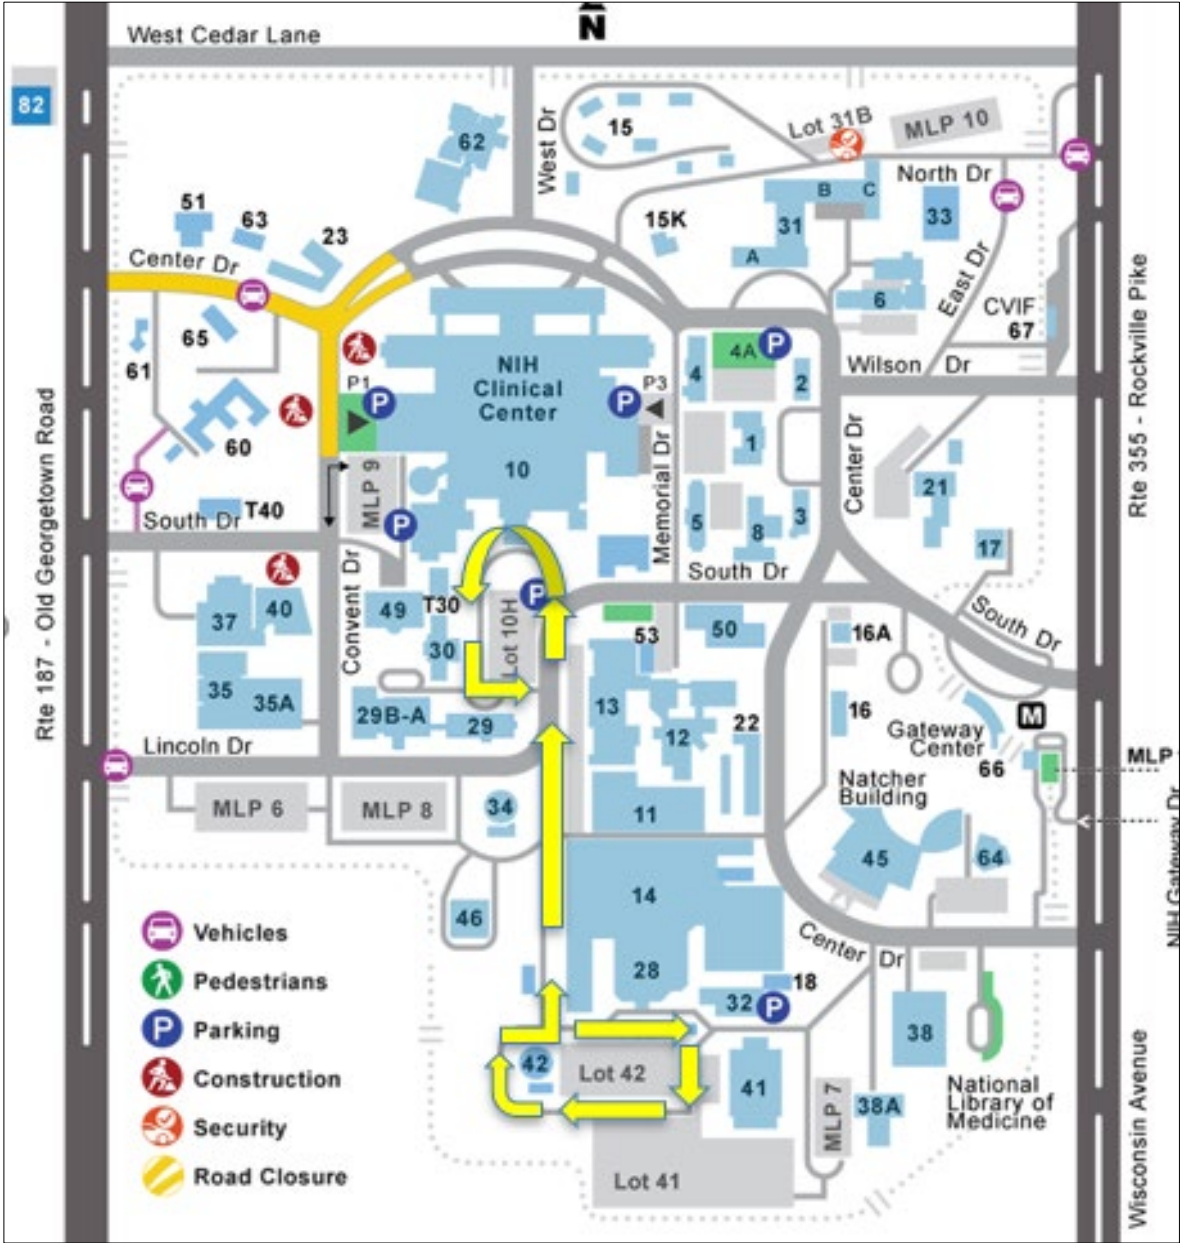

## BLDG 10 Express Route

Effective February 2022 (For Government Use Only)

Shuttle Operates Monday - Friday

| Lot 42  | Lot 41  | BLDG 10 South |
|---------|---------|---------------|
| 6:30 AM | 6:33 AM | 6:38 AM       |
| 6:42 AM | 6:45 AM | 6:50 AM       |
| 6:54 AM | 6:57 AM | 7:02 AM       |
| 7:06 AM | 7:09 AM | 7:14 AM       |
| 7:18 AM | 7:21 AM | 7:26 AM       |
| 7:30 AM | 7:33 AM | 7:38 AM       |
| 7:42 AM | 7:45 AM | 7:50 AM       |
| 7:54 AM | 7:57 AM | 8:02 AM       |
| 8:06 AM | 8:09 AM | 8:14 AM       |
| 8:18 AM | 8:21 AM | 8:26 AM       |
| 8:30 AM | 8:33 AM | 8:38 AM       |
| 8:42 AM | 8:45 AM | 8:50 AM       |
| 8:54 AM | 8:57 AM | 9:02 AM       |
| 9:06 AM | 9:09 AM | 9:14 AM       |
| 9:18 AM | 9:21 AM | 9:26 AM       |
| 9:30 AM | 9:33 AM | 9:38 AM       |
| 9:42 AM | 9:45 AM | 9:50 AM       |
| 9:54 AM | 9:57 AM |               |

**AM Service**

| Lot 42  | Lot 41  | BLDG 10 South |
|---------|---------|---------------|
| 4:30 PM | 4:33 PM | 4:36 PM       |
| 4:41 PM | 4:44 PM | 4:47 PM       |
| 4:52 PM | 4:55 PM | 4:58 PM       |
| 5:03 PM | 5:06 PM | 5:09 PM       |
| 5:14 PM | 5:17 PM | 5:20 PM       |
| 5:25 PM | 5:28 PM | 5:31 PM       |
| 5:36 PM | 5:39 PM | 5:42 PM       |
| 5:47 PM | 5:50 PM | 5:53 PM       |
| 5:58 PM | 6:01 PM | 6:04 PM       |
| 6:09 PM | 6:12 PM | 6:15 PM       |
| 6:20 PM | 6:23 PM | 6:26 PM       |
| 6:31 PM | 6:34 PM | 6:37 PM       |
| 6:42 PM | 6:45 PM | 6:48 PM       |
| 6:53 PM | 6:56 PM | 6:59 PM       |
| 7:04 PM | 7:07 PM | 7:10 PM       |
| 7:15 PM | 7:18 PM | 7:21 PM       |
| 7:26 PM | 7:29 PM | 7:32 PM       |

**PM Service**

**NOTE:** The scheduled times posted represent ideal situations (limited traffic, etc.) and shuttle routes and schedules may be impacted without prior notice due to unforeseen events – including but not limited to major traffic delays, construction, accidents, weather, etc. Check the “real-time arrival” status of shuttles at <http://wttsshuttle.com>.